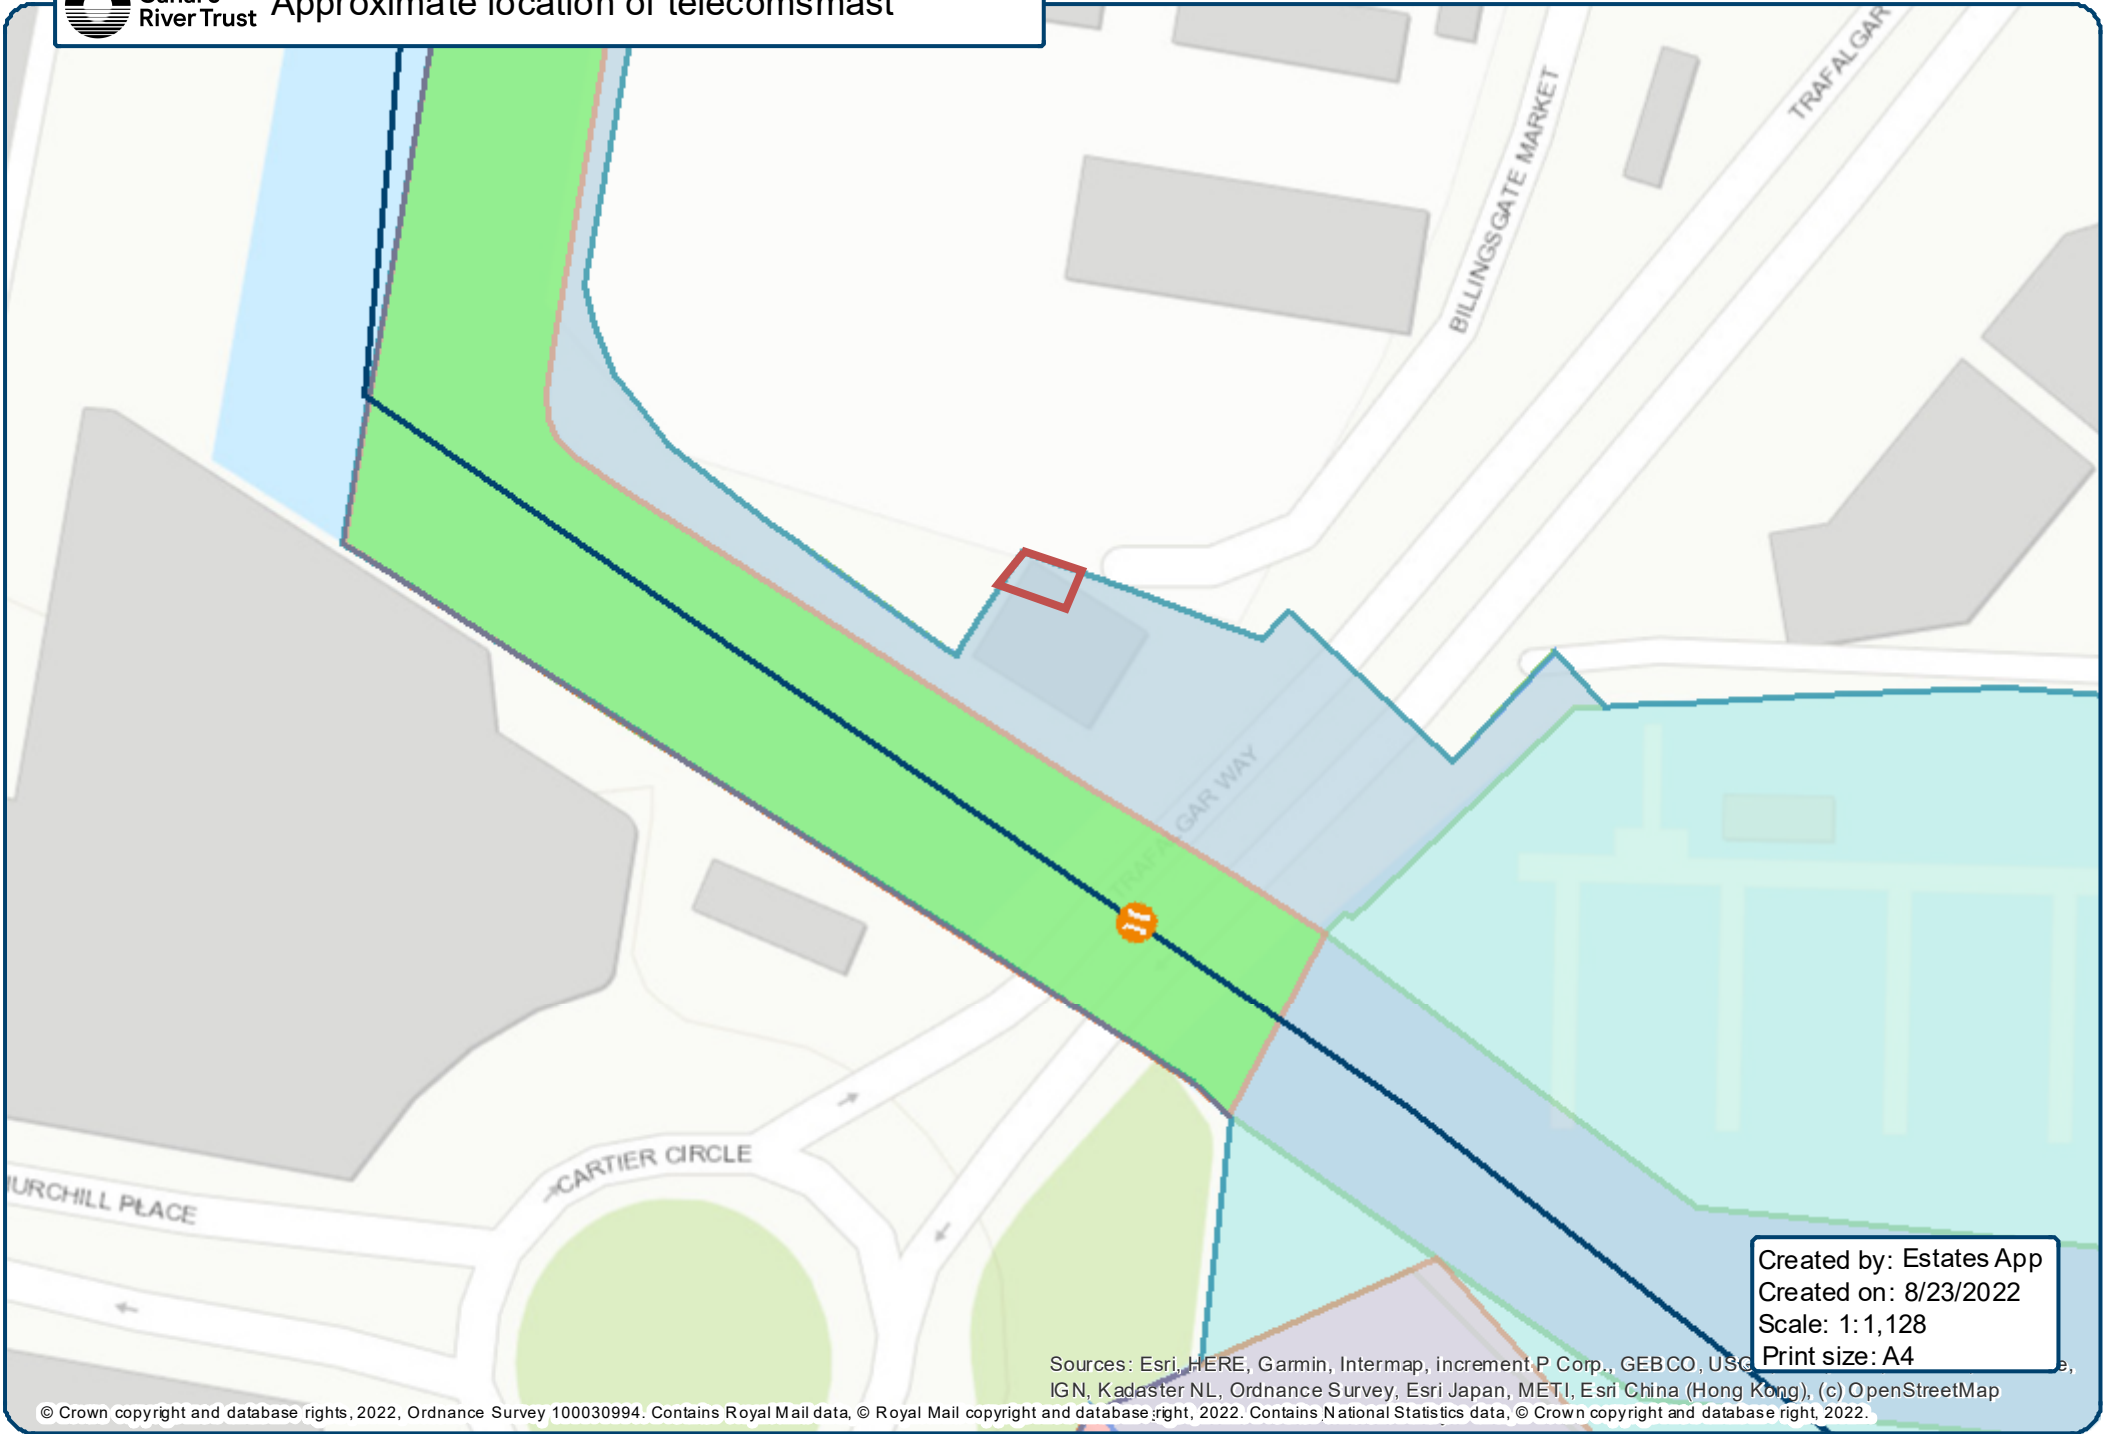

Canal &
River Trust

Approximate location of telecomsmast

Created by: Estates App
Created on: 8/23/2022
Scale: 1: 1,128
Print size: A4

Sources: Esri, HERE, Garmin, Intermap, increment P Corp., GEBCO, USGS, IGN, Kadaster NL, Ordnance Survey, Esri Japan, METI, Esri China (Hong Kong), (c) OpenStreetMap